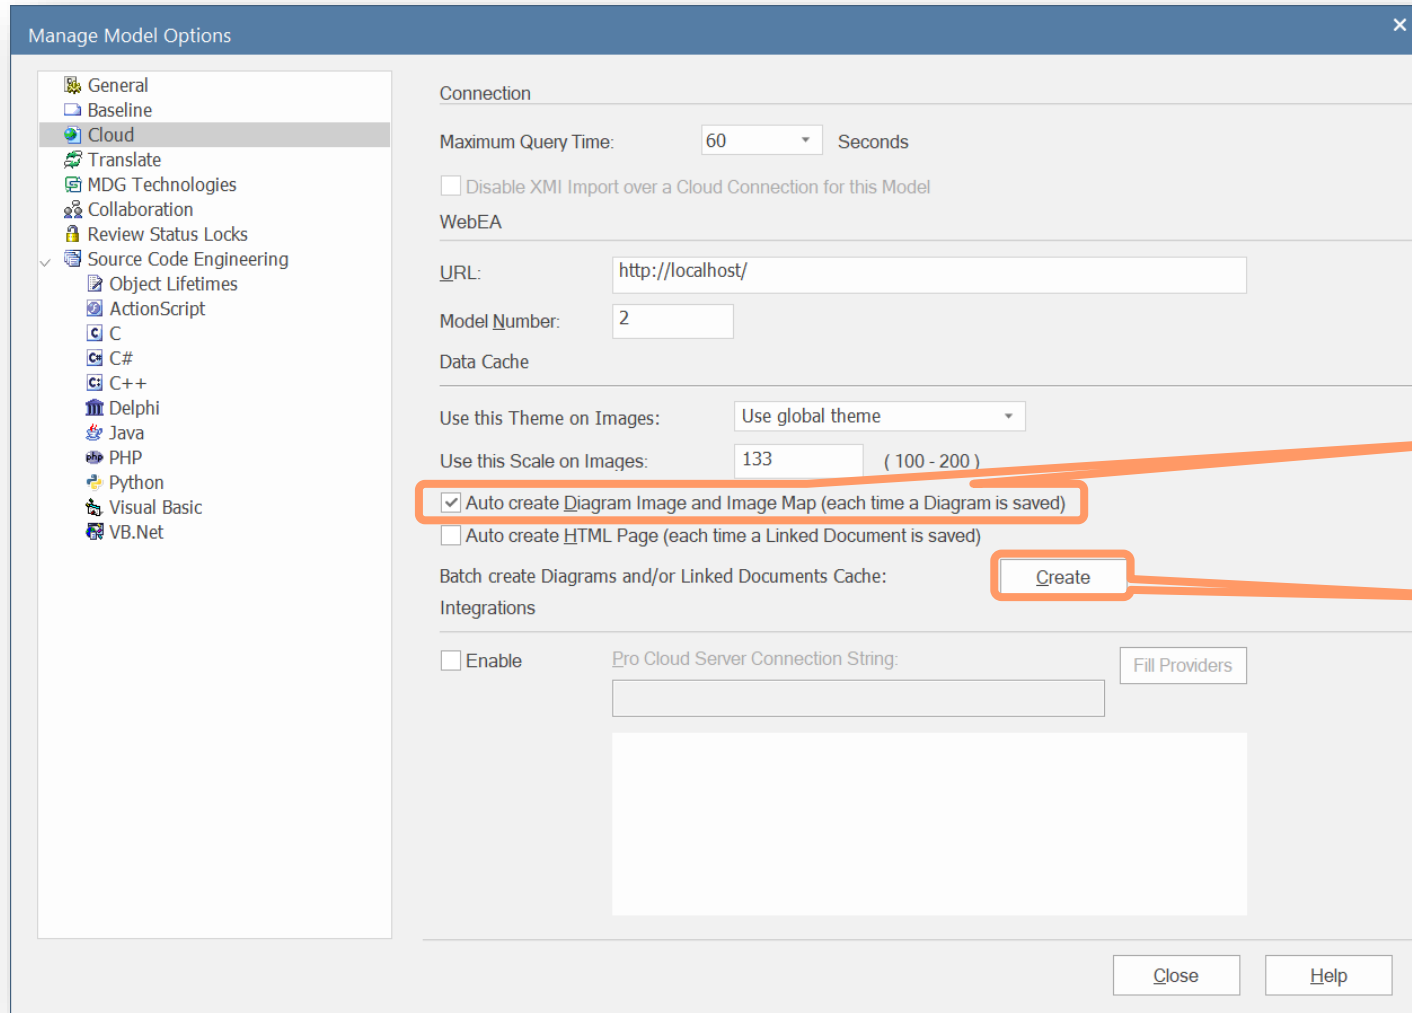

Unified Framework for Driving Transformations

Labnaf-Prolaborate Configuration

Enabling Labnaf Diagram Widgets in Prolaborate

New and updated diagrams will properly show in Prolaborate

Press this button once